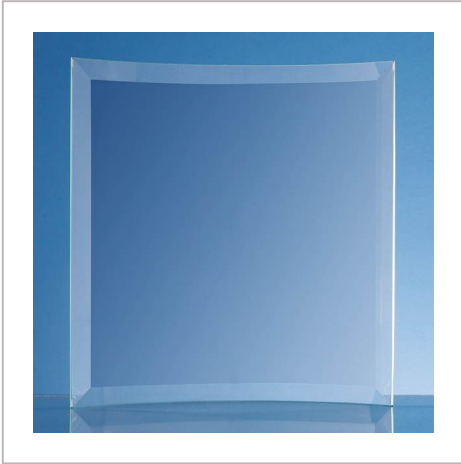

Jade Glass Bevelled Crescent

22.5CM X 20.5CM X 5MM JADE GLASS BEVELLED CRESCENT

METHOD	Engraved
PRINT AREA	H170, W170
MATERIAL	Glass
COLOURS	Jade
SIZE	H225, W205
AWARD PACKAGING	White Skillet Boxes
WEIGHT	1.3KG
MOQ	1
CARTON QUANTITY	15
CARTON WEIGHT	20KG
CARTON DIMENSIONS	61cm x 46cm x 46cm